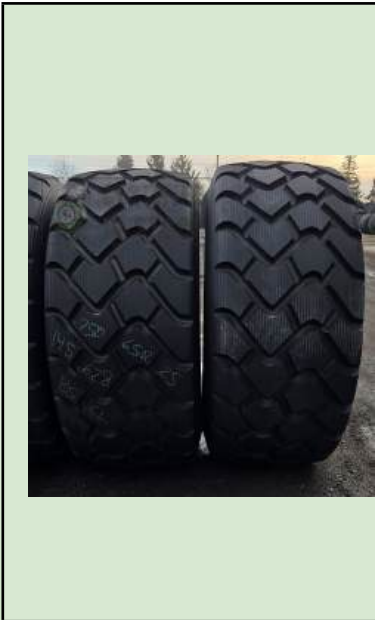

**4pcs -
750/65R25
Polar Cut
XLD Retread
L3 ****

**$3,250.0
Each**