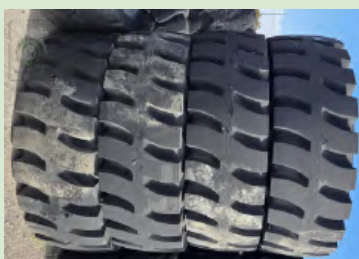

4pcs - 23.5R25 Goodyear
Used RL5K L5 95/32nds
Clean

$3,000.00 Each